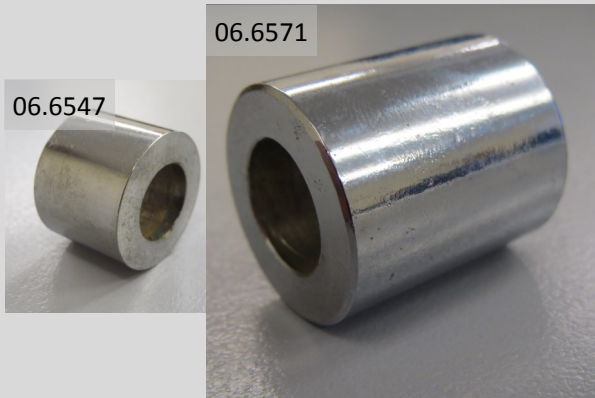

NOW BUY GENUINE NORTON FACTORY SPARES FROM OUR SALES COUNTER IN ANDOVER, HAMPSHIRE

Order on-line: www.andover-norton.co.uk tel: 01264 359 565 email: office@andover-norton.co.uk