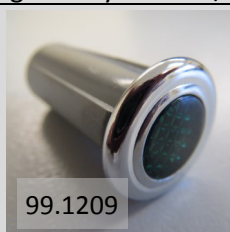

INSIST ON GENUINE FACTORY PARTS PACKAGED WITH THIS LOGO

NORTON COMMANDO, HEADLIGHTS, BULBS, WARNING LIGHTS & ASSOCIATED PARTS

Part	Description	Machine
06.7285	Headlamp shell & rim 7" (54523999)	Commando 1968-70
06.8052	Light unit, Halogen Left dip (54526114)	All Commandos
06.8053	Light unit, Halogen Right dip (54526323)	All Commandos
99.0691	Headlamp rim 5.3/4" (534343)	Commando SS/H Rider
99.0692	Headlamp rim 7" (553248)	All Commandos
99.1155	Headlamp shell & rim 7" (60279)	Commando 1970-74
99.1219	Headlamp shell & rim 5.3/4"	Commando SS/H Rider
99.7098	Headlamp shell & rim 7"	Commando Mk3

THESE SHELLS & RIMS ARE MADE & CHROMED IN ENGLAND

This shell has one hole on the underside.

Part	Description	Machine
06.5902	Warning light harness	Commando Mk3
06.6407	Warning light c/w connectors	Commando Mk3
06.6408	Warning light amber, lens only	Commando Mk3
06.6409	Warning light green, lens only	Commando Mk3
06.6410	Warning light blue, lens only	Commando Mk3
06.6411	Warning light red, lens only	Commando Mk3
99.1207	Warning light body Amber, lens only	Commando 70-74
99.1208	Warning light body Red, lens only	Commando 70-74
99.1209	Warning light body Green, lens only	Commando 70-74
99.1207/L	Warning light body Amber c/w bulb & holder (54363453)	Commando 70-74
99.1208/L	Warning light body Red c/w bulb & holder (54363454)	Commando 70-74
99.1209/L	Warning light body Green c/w bulb & holder (54363455)	Commando 70-74