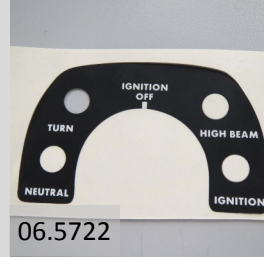

We are the only supplier of Commando & Dominator parts using the original factory drawings. Our products are mostly made in England and to original specification. We also offer Norton Rotary spares, factory service manuals and literature for **NORTON** and **TRIUMPH** motorcycles.

INSIST ON GENUINE FACTORY PARTS PACKAGED WITH THIS LOGO

NORTON COMMANDO, HEADLIGHTS, BULBS, WARNING LIGHTS & ASSOCIATED PARTS

Part	Description	Machine
03.3044	Lock and key	All Commandos
06.5719	Console	Commando Mk3
06.5722	Console decal	Commando Mk3
06.5723	Cover, switch	Commando Mk3
06.6395	Master switch only (30552) (12.1015)	All Commandos
06.6406	Retaining clip for lens	Commando Mk3
06.6438	Harness, headlamp	Commando Mk3
06.6541	Stud, Console fixing	Commando Mk3
06.8024	Lighting switch (34660)	Commando 1970-74
06.8042	Grommet, headlamp shell	All Commandos
06.8050	Shield, warning light (54525212)	Commando 1970-74
06.8067	Harness, headlamp (54960724)	Commando 1972-74
14.0301	Nut, Console fixing	Commando Mk3
60.2320	Washer, Console fixing	Commando Mk3
60.4335	Cover	Commando Mk3
99.0683	Wire fixing clip (504665)	All Commandos
99.0690	Plate, rim fixing (534296)	All Commandos
99.1189	Screw, rim fixing (144921)	All Commandos
99.1210	Sealing ring, light body (54140331)	Commandos to 74

03.3044

NOW BUY GENUINE NORTON FACTORY SPARES FROM OUR SALES COUNTER IN ANDOVER, HAMPSHIRE

Order on-line: www.andover-norton.co.uk tel: 01264 359 565 email: office@andover-norton.co.uk